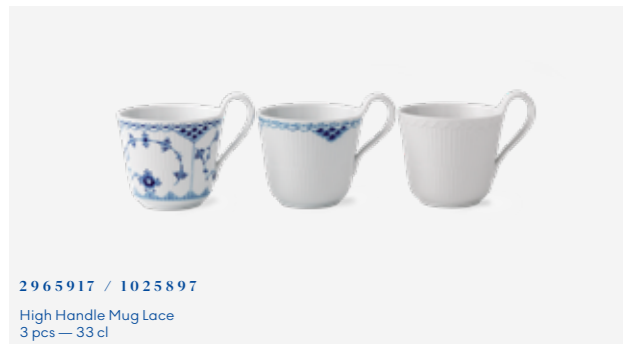

Gifts with History

Introduced in 2012

As perfect gift sets, Gifts with History present a hand-picked introduction to the world of Royal Copenhagen in beautiful sets of three. Representing the diversity of the Royal Copenhagen craft, a Gifts with History-set is a wonderful addition to, or beginning of, a Royal Copenhagen collection.