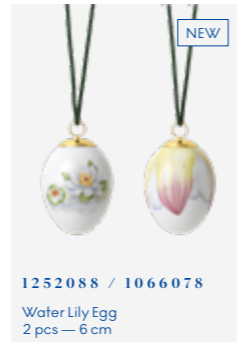

Spring Water Lilly Egg 2pcs — 6 cm
White Fluted Half Lace — 27 cm

LEFT
 Star Fluted Christmas High Handle Mug — 33 cl
 Star Fluted Christmas Étagère — 23 cm
 Star Fluted Christmas Sugar Bowl — 15 cl

RIGHT
 Star Fluted Christmas Mug 2 pcs — 33 cl
 Star Fluted Christmas Bowl — 50 cl