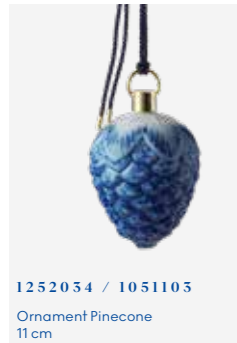

1901125 / 1066049
Royal Copenhagen Christmas Plate
18 cm

1902725 / 1066057
B&G, Mother's Day Plate
15 cm

1902925 / 1066058
B&G, Children's Day Plate
13 cm

1252034 / 1051103
Ornament Pinecone
11 cm

1252039 / 1057628
Ornament Titmouse
16 cm