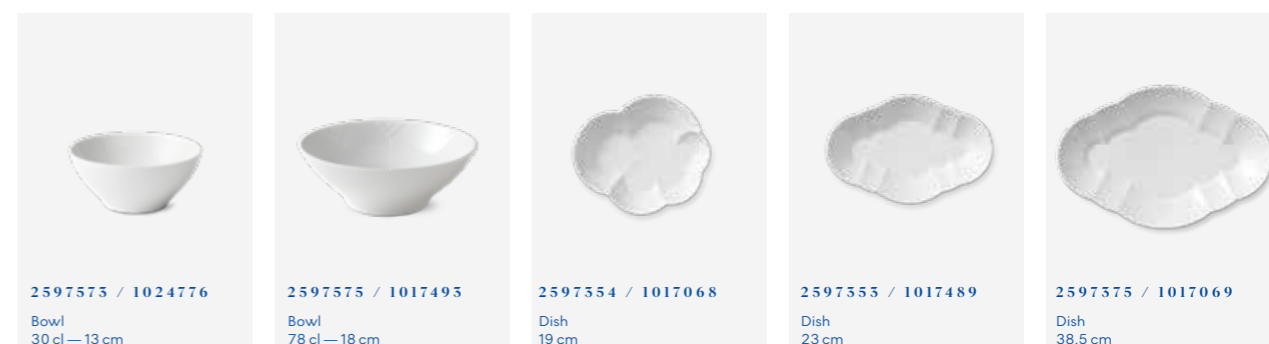

2408578 / 1016952
Dish
36 cm

2408705 / 1016942
Egg Cup
2 pcs — 4.8 cm

2408155 / 1017589
Bowl
15 cl

2408565 / 1017598
Sauce Boat
55 cl

2408428 / 1061048
Bowl on High Foot
80 cl — 15 cm

2408055 / 1017578
Bowl
2 pcs — 35 cl

2408201 / 1016925
Butter Dish with Lid
42 cl

White Elements

Introduced in 2008 in collaboration
with Louise Campbell

White Elements carry the legacy of Royal Copenhagen in its DNA. Featuring the original flutes of Blue Fluted Plain, the border of Blue Fluted Half Lace, and the rimmed edges of the legendary Flora Danica, White Elements brings an entirely new dimension to white dinnerware.

2597056 / 1017066
Espresso Cup and Saucer
9 cl

2597086 / 1026456
Cup and Saucer
26 cl

2597090 / 1017067
High Handle Cup
35 cl

2597496 / 1017492
Thermal Mug
35 cl

2597575 / 1024776
Bowl
30 cl — 13 cm

2597575 / 1017495
Bowl
78 cl — 18 cm

2597554 / 1017068
Dish
19 cm

2597555 / 1017489
Dish
23 cm

2597575 / 1017069
Dish
38.5 cm

2597619 / 1026455
Plate
19 cm

2597621 / 1017497
Plate
22 cm

2597625 / 1017498
Plate
26 cm

2597627 / 1017499
Plate
28 cm