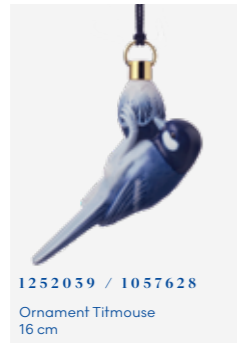

1901125 / 1066049
Royal Copenhagen Christmas Plate
18 cm

1902725 / 1066057
B&G, Mother's Day Plate
15 cm

1902925 / 1066058
B&G, Children's Day Plate
13 cm

1252034 / 1051103
Ornament Pinecone
11 cm

1252039 / 1057628
Ornament Titmouse
16 cm