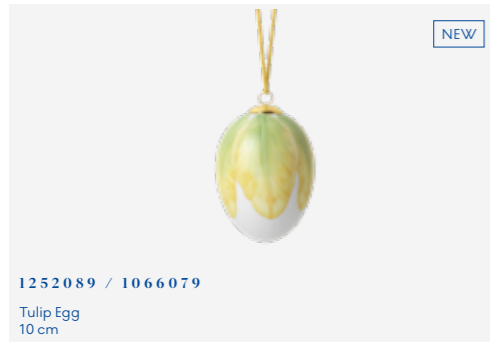

2968048 / 1067550
Thermal Mug
3 pcs — 26 cl

2960704 / 1056621
Egg Cup
3 pcs — 4.8 cm

High Handle Mug Lace 3 pcs — 33 cl
Oval Dish 3 pcs — 23 cm

2960015 / 1020525
Plate Deep
3 pcs, 50 cl — 17 cm

2960929 / 1024770
Bowl
3 pcs — 47 cl, 73 cl, 110 cl

2960055 / 1017565
Bowl
3 pcs — 110 cl, 180 cl, 310 cl

2960025 / 1017164
Bowl
3 pcs — 47 cl

Spring Collection

Introduced in 2018

The floral motifs of the Royal Copenhagen Spring Collection bid spring a warm welcome with full gardens of flowers and enlarged flower petals beautifully draping over oval shapes. Every year, new, intense flower motifs invite you to discover and appreciate every single natural detail up close.