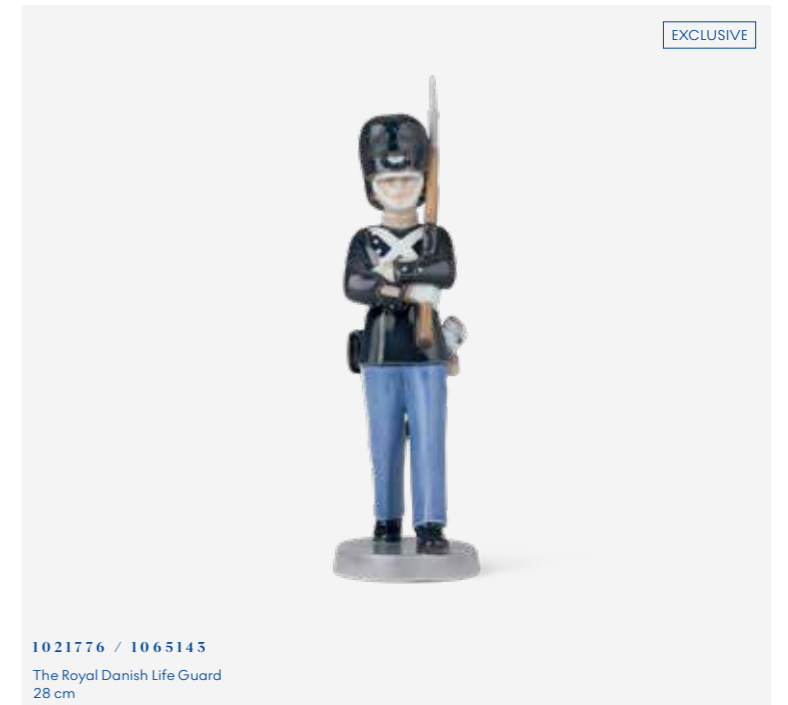

1021776 / 1065145
The Royal Danish Life Guard
28 cm