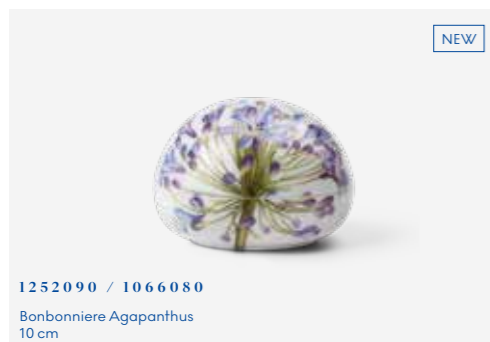

2968048 / 1067550
Thermal Mug
3 pcs — 26 cl

2960704 / 1056621
Egg Cup
3 pcs — 4.8 cm

High Handle Mug Lace 3 pcs — 33 cl
Oval Dish 3 pcs — 23 cm

2960015 / 1020525
Plate Deep
3 pcs, 50 cl — 17 cm

2960929 / 1024770
Bowl
3 pcs — 47 cl, 73 cl, 110 cl

2960055 / 1017565
Bowl
3 pcs — 110 cl, 180 cl, 310 cl

2960025 / 1017164
Bowl
3 pcs — 47 cl

Spring Collection

Introduced in 2018

The floral motifs of the Royal Copenhagen Spring Collection bid spring a warm welcome with full gardens of flowers and enlarged flower petals beautifully draping over oval shapes. Every year, new, intense flower motifs invite you to discover and appreciate every single natural detail up close.