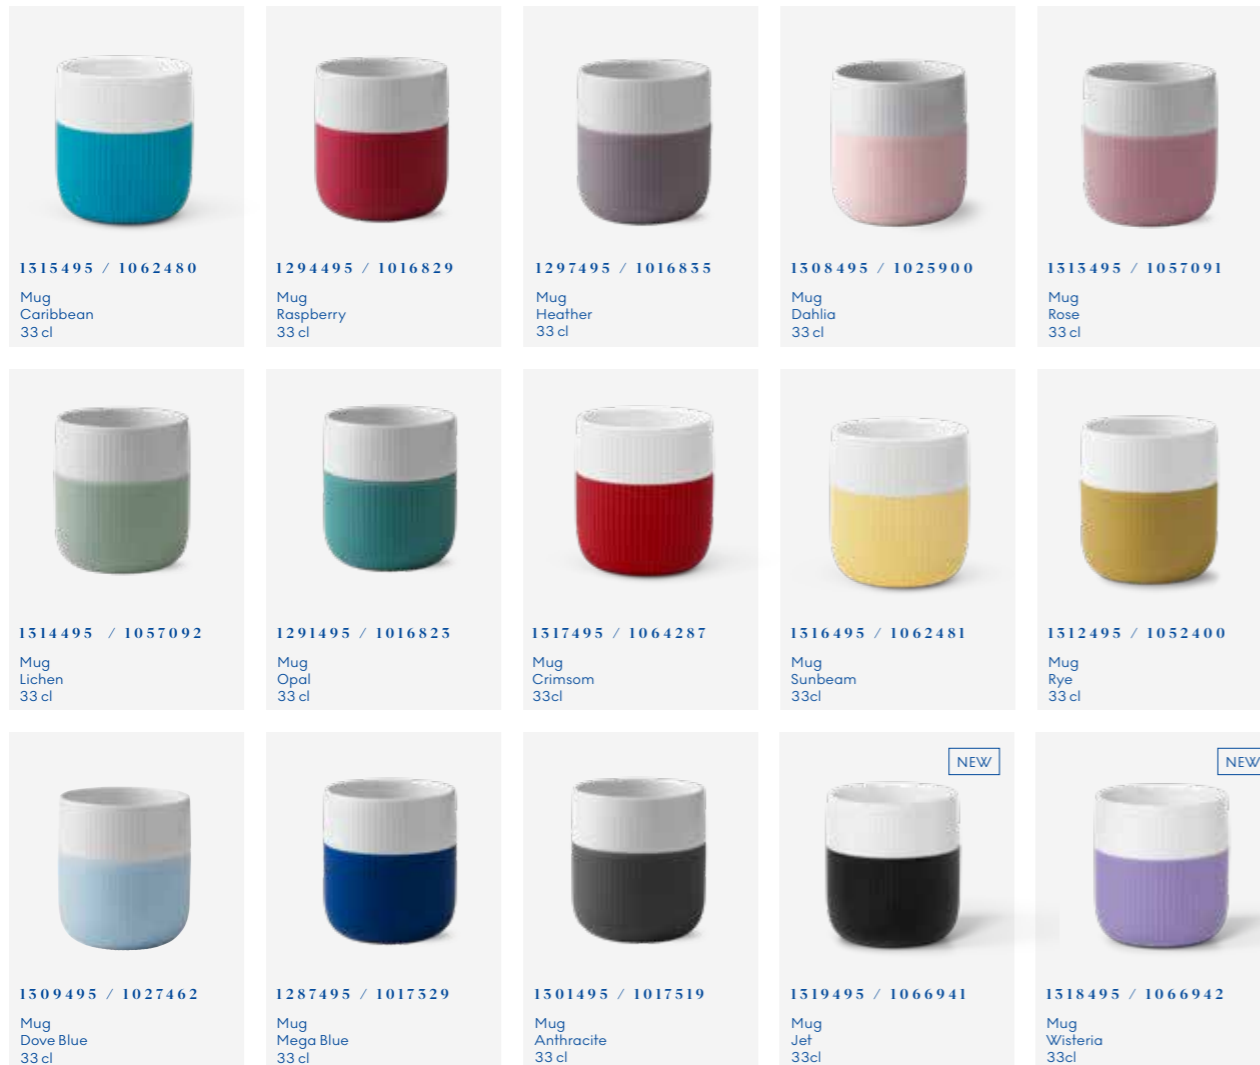

Star Fluted Christmas

Introduced in 2006
with a star relief from 1783

Adorned with loveable decorations and a star relief from 1783, Star Fluted Christmas still today frames the classic Danish Christmas. On every new piece of the Star Fluted Christmas collection, the decorations on the spruce garland are given a new sparkle of Christmas magic, making each piece unique.

Fluted Contrast

Introduced in 2007 in collaboration with H.C. Gjedde

Fluting has been a permanent feature of Royal Copenhagen porcelain since Blue Fluted Plain saw the light of day more than two centuries ago. With Fluted Contrast, the past and present meet and celebrate in a rainbow of colours.