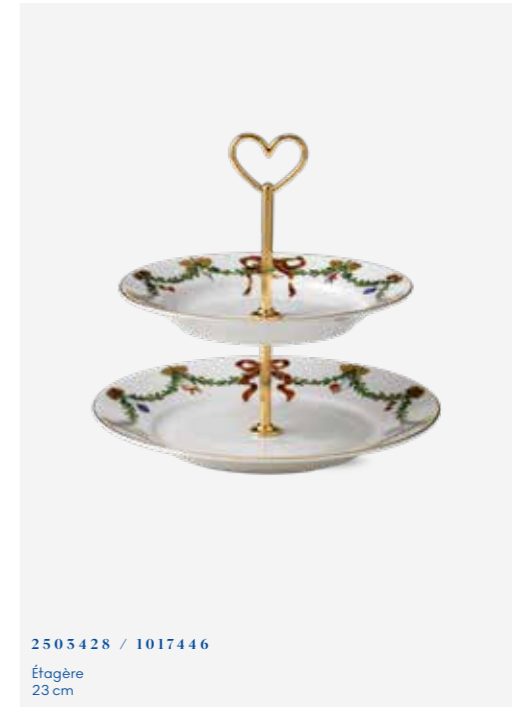

Star Fluted Christmas

Introduced in 2006
with a star relief from 1783

Adorned with loveable decorations and a star relief from 1783, Star Fluted Christmas still today frames the classic Danish Christmas. On every new piece of the Star Fluted Christmas collection, the decorations on the spruce garland are given a new sparkle of Christmas magic, making each piece unique.