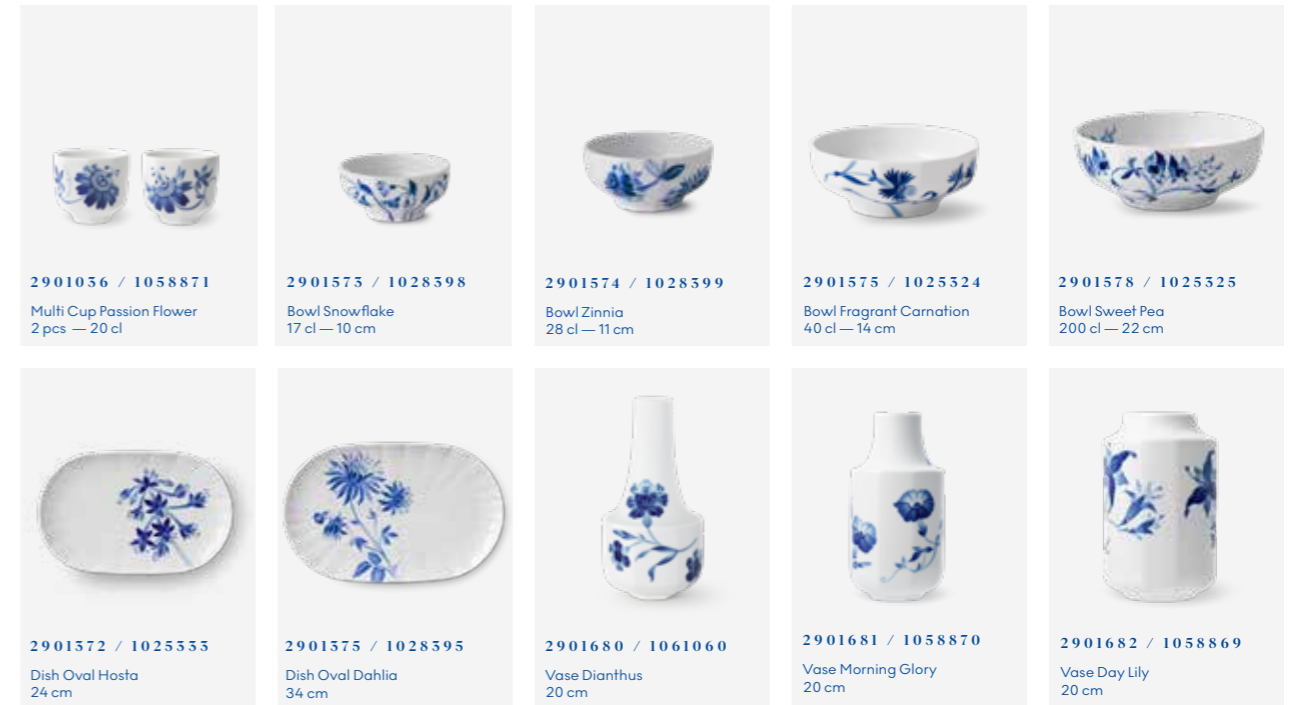

Blomst

Introduced in 2018 in collaboration with Wouter Dolk

Blomst is a vivid interpretation of Royal Copenhagen's Pattern No. 2, Blue Flower, from 1779. Hand-painted floral motifs gracefully adorn every piece of porcelain and appear in soft harmony with elegant, angular, and contemporary shapes.