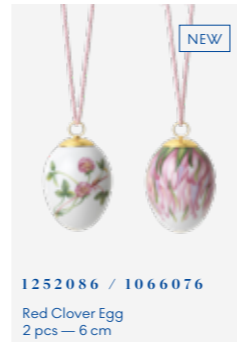

2960055 / 1017565
Bowl
3 pcs — 110 cl, 180 cl, 310 cl

2960025 / 1017164
Bowl
3 pcs — 47 cl

Spring Collection

Introduced in 2018

The floral motifs of the Royal Copenhagen Spring Collection bid spring a warm welcome with full gardens of flowers and enlarged flower petals beautifully draping over oval shapes. Every year, new, intense flower motifs invite you to discover and appreciate every single natural detail up close.