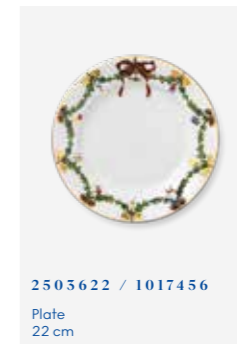

Star Fluted Christmas

Introduced in 2006
with a star relief from 1783

Adorned with loveable decorations and a star relief from 1783, Star Fluted Christmas still today frames the classic Danish Christmas. On every new piece of the Star Fluted Christmas collection, the decorations on the spruce garland are given a new sparkle of Christmas magic, making each piece unique.