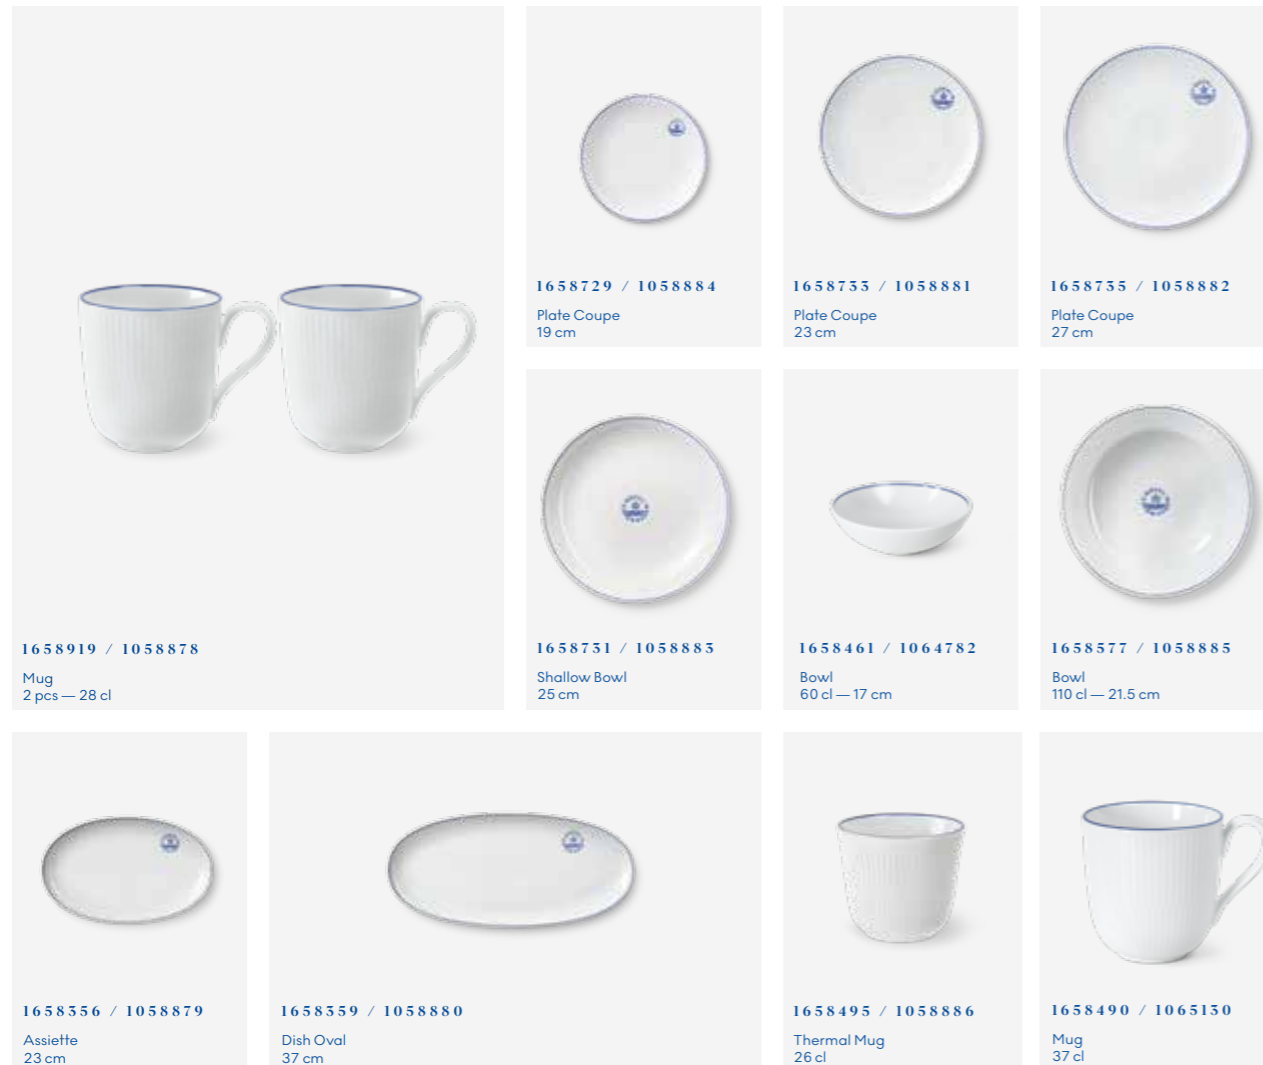

Blueline

Introduced in 2021

Inspired by Royal Copenhagen's maritime dinner services, Blueline encapsulates the grace of the Royal Copenhagen aesthetic. Encircled by a blue hand-painted line, Blueline features a hand-stamped logo on a recessed area of flutes, allowing for the beauty of handmade simplicity to adorn the iconic fluted shape.

Blueline Plate Coupe — 27 cm
Blueline Plate Coupe — 23 cm
White Fluted Half Lace Plate — 27 cm
White Fluted Half Lace Plate — 17 cm
White Elements Plate — 19 cm