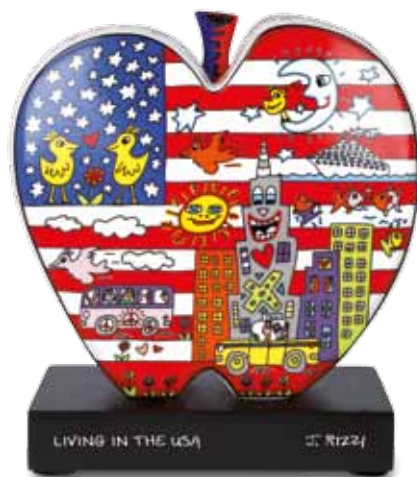

Love in the Heart
 of the City
 27,5 cm
 26-101-54-1 VE1
 18.004450.0.907.1

Vorder- und Rückansicht
 Front and back view
 Recto/Verso

Heart Times in the City
 23 cm
 26-102-83-1 VE1
 21.009950.0.907.7

Living in the USA
 Vase
 Porzellan
 Porcelain / Porcelaine
 30 cm
 26-103-09-1 VE1
 22.009450.0.907.7

Living in the USA
 15 x 19 cm
 26-103-08-1 VE1
 22.007450.0.907.7

Coo Coo Bird
27,5 cm
26-103-20-1 VE 1
23.004250.0.907.1

Snow Bird
27,5 cm
26-103-19-1 VE 1
23.004250.0.907.1

Our Colorful Family
16,5 cm
26-102-88-1 VE 1
21.006950.0.907.7