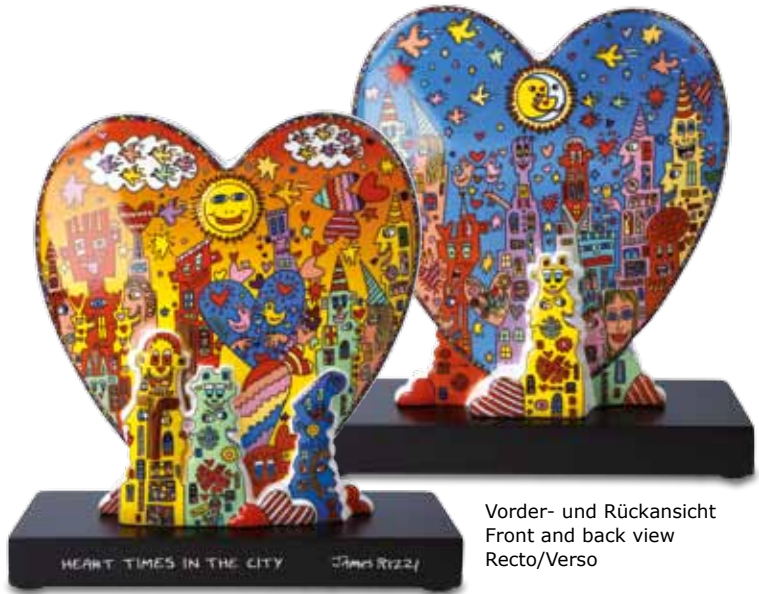

Love in the Heart
 of the City
 27,5 cm
 26-101-54-1 VE1
 18.004450.0.907.1

Vorder- und Rückansicht
 Front and back view
 Recto/Verso

Heart Times in the City
 23 cm
 26-102-83-1 VE1
 21.009950.0.907.7

Living in the USA
 Vase
 Porzellan
 Porcelain / Porcelaine
 30 cm
 26-103-09-1 VE1
 22.009450.0.907.7