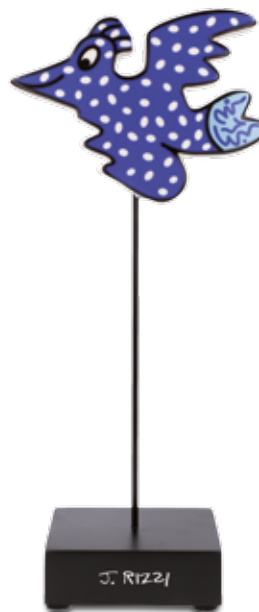

Snow Bird
27,5 cm
26-103-19-1 VE 1
23.004250.0.907.1